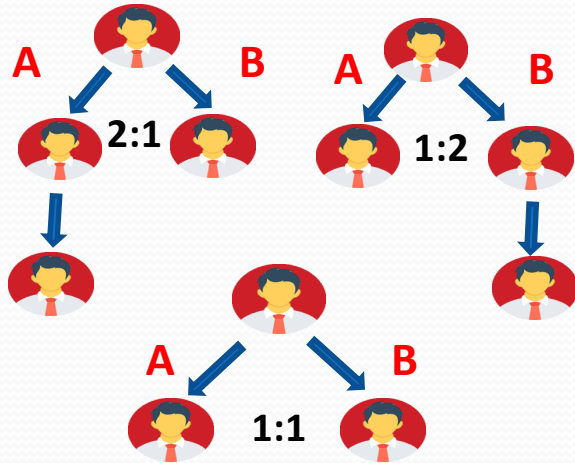

www.sksmarts.com

NEW JOINING MAICHING BONUS

**1st Pair 2:1 or 1:2 after that 1:1
for unlimited depth**

900 PV	900 PV MAICHING	900 PV	200 RS
4500 PV	4500 PV MAICHING	4500 PV	1000 RS
9000 PV	9000 PV MAICHING	9000 PV	2000 RS
13500 PV	13500 PV MAICHING	13500 PV	3000 RS