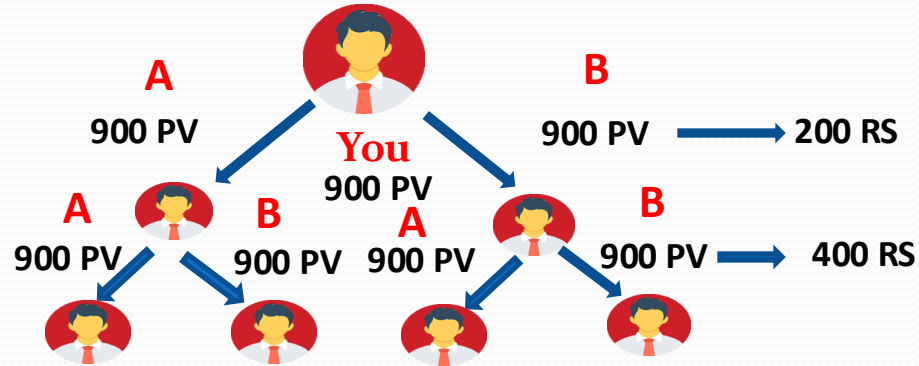

www.sksmarts.com

7 TYPES OF INCOME

- 1 SELF PURCHASE INCOME 1% TO 40% MRP
- 2 SELF RE-PURCHASE -CPTO BONUS
- 3 NEW JOINING MAICHING INCOME
- 4 NEW JOINING LEVEL INCOME(UP TO 30 LEVEL
- 5 TEAM RE-PURCHASE MAICHING INCOME
- 6 TEAM RE-PURCHASE LEVEL INCOME(UP TO 30 LEVEL
- 7 REWARD INCOME & RANK ACHIEVEMENT

SELF RE-PURCHASE -CPTO BONUS

If you make purchase of pv 1000/
continuously for 1 months then you
will be entitled to this bonus
income how does tha company
distribute this income the company
puts 5 % of its profit next month in
cpto and then equally distributes it
to every eligibie

www.sksmarts.com

NEW JOINING MAICHING BONUS

**1st Pair 2:1 or 1:2 after that 1:1
for unlimited depth**

900 PV	900 PV MAICHING	900 PV	200 RS
4500 PV	4500 PV MAICHING	4500 PV	1000 RS
9000 PV	9000 PV MAICHING	9000 PV	2000 RS
13500 PV	13500 PV MAICHING	13500 PV	3000 RS

MAX LIMIT /DAY 3000 RS

NEW JOININ 900 PV LEVEL INCOME(to 30thLevel)

Level	Income By Team	Team	Income ByTeam	Total income
Level-1	2.5%	5	100	500
Level-2	1.25%	25	10	250
Level-3	1.25 %	125	10	1250
Level-4	1.25 %	625	10	6250
Level-5	1.25 %	3125	10	31250
Level-6	1 %	15625	8	125024
Level-7	1 %	78125	8	625000
Level-8	1 %	390625	8	3125000
Level-9	1 %	1953125	8	15625000
Level-10	1 %	9765625	8	78125000
Level-11-20	0.50 %	48828125	4	195312500
Level-21-30	0.25 %	Continue	2	Continue